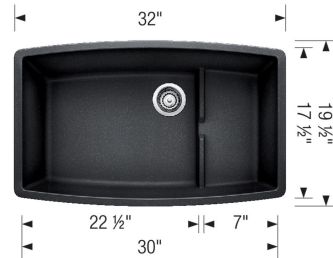

### Design and Planning Tips

- Min cabinet size: 36 in
- Bowl depth: 10 in ( 254.0 mm )

What is included:  
Installation instructions  
Cut-out template  
Limited Lifetime Warranty

Undermount installation only  
Minimum cabinet size: 36"  
Cut-out Dimensions:  
Cut-out Length: 30.25"  
Cut-out Width: 17.75"  
Cut-out Below Counter Depth: 10.79"  
Sink Bowl Dimensions:  
Sink Bowl Length (left-to-right): 30"  
Sink Bowl Width (front-to-back): 15.5"  
Sink Bowl Depth: 10"